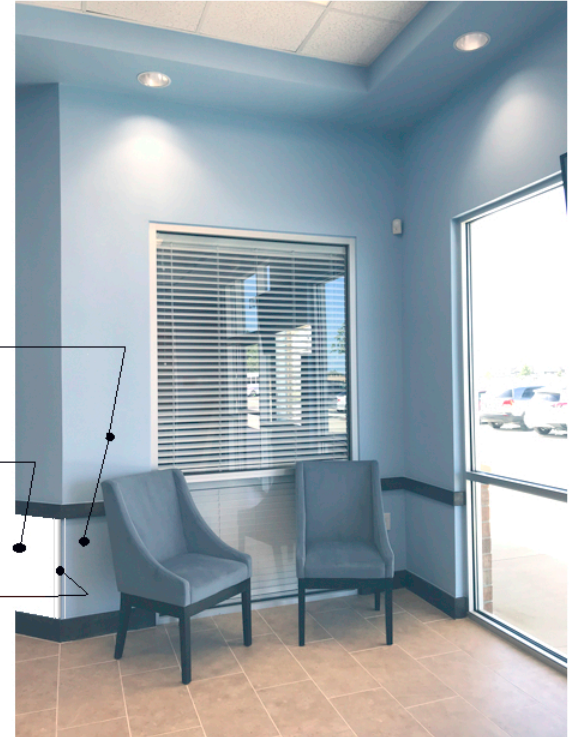

PAINT GYP. WALL

FRP

CORNER GUARD

PAINT OFFICES 02 AND 03
WITH LIGHT BLUE, PAINT
ARIZONA DUST ON ONE END
WALL OPPOSITE TO
ENTRY