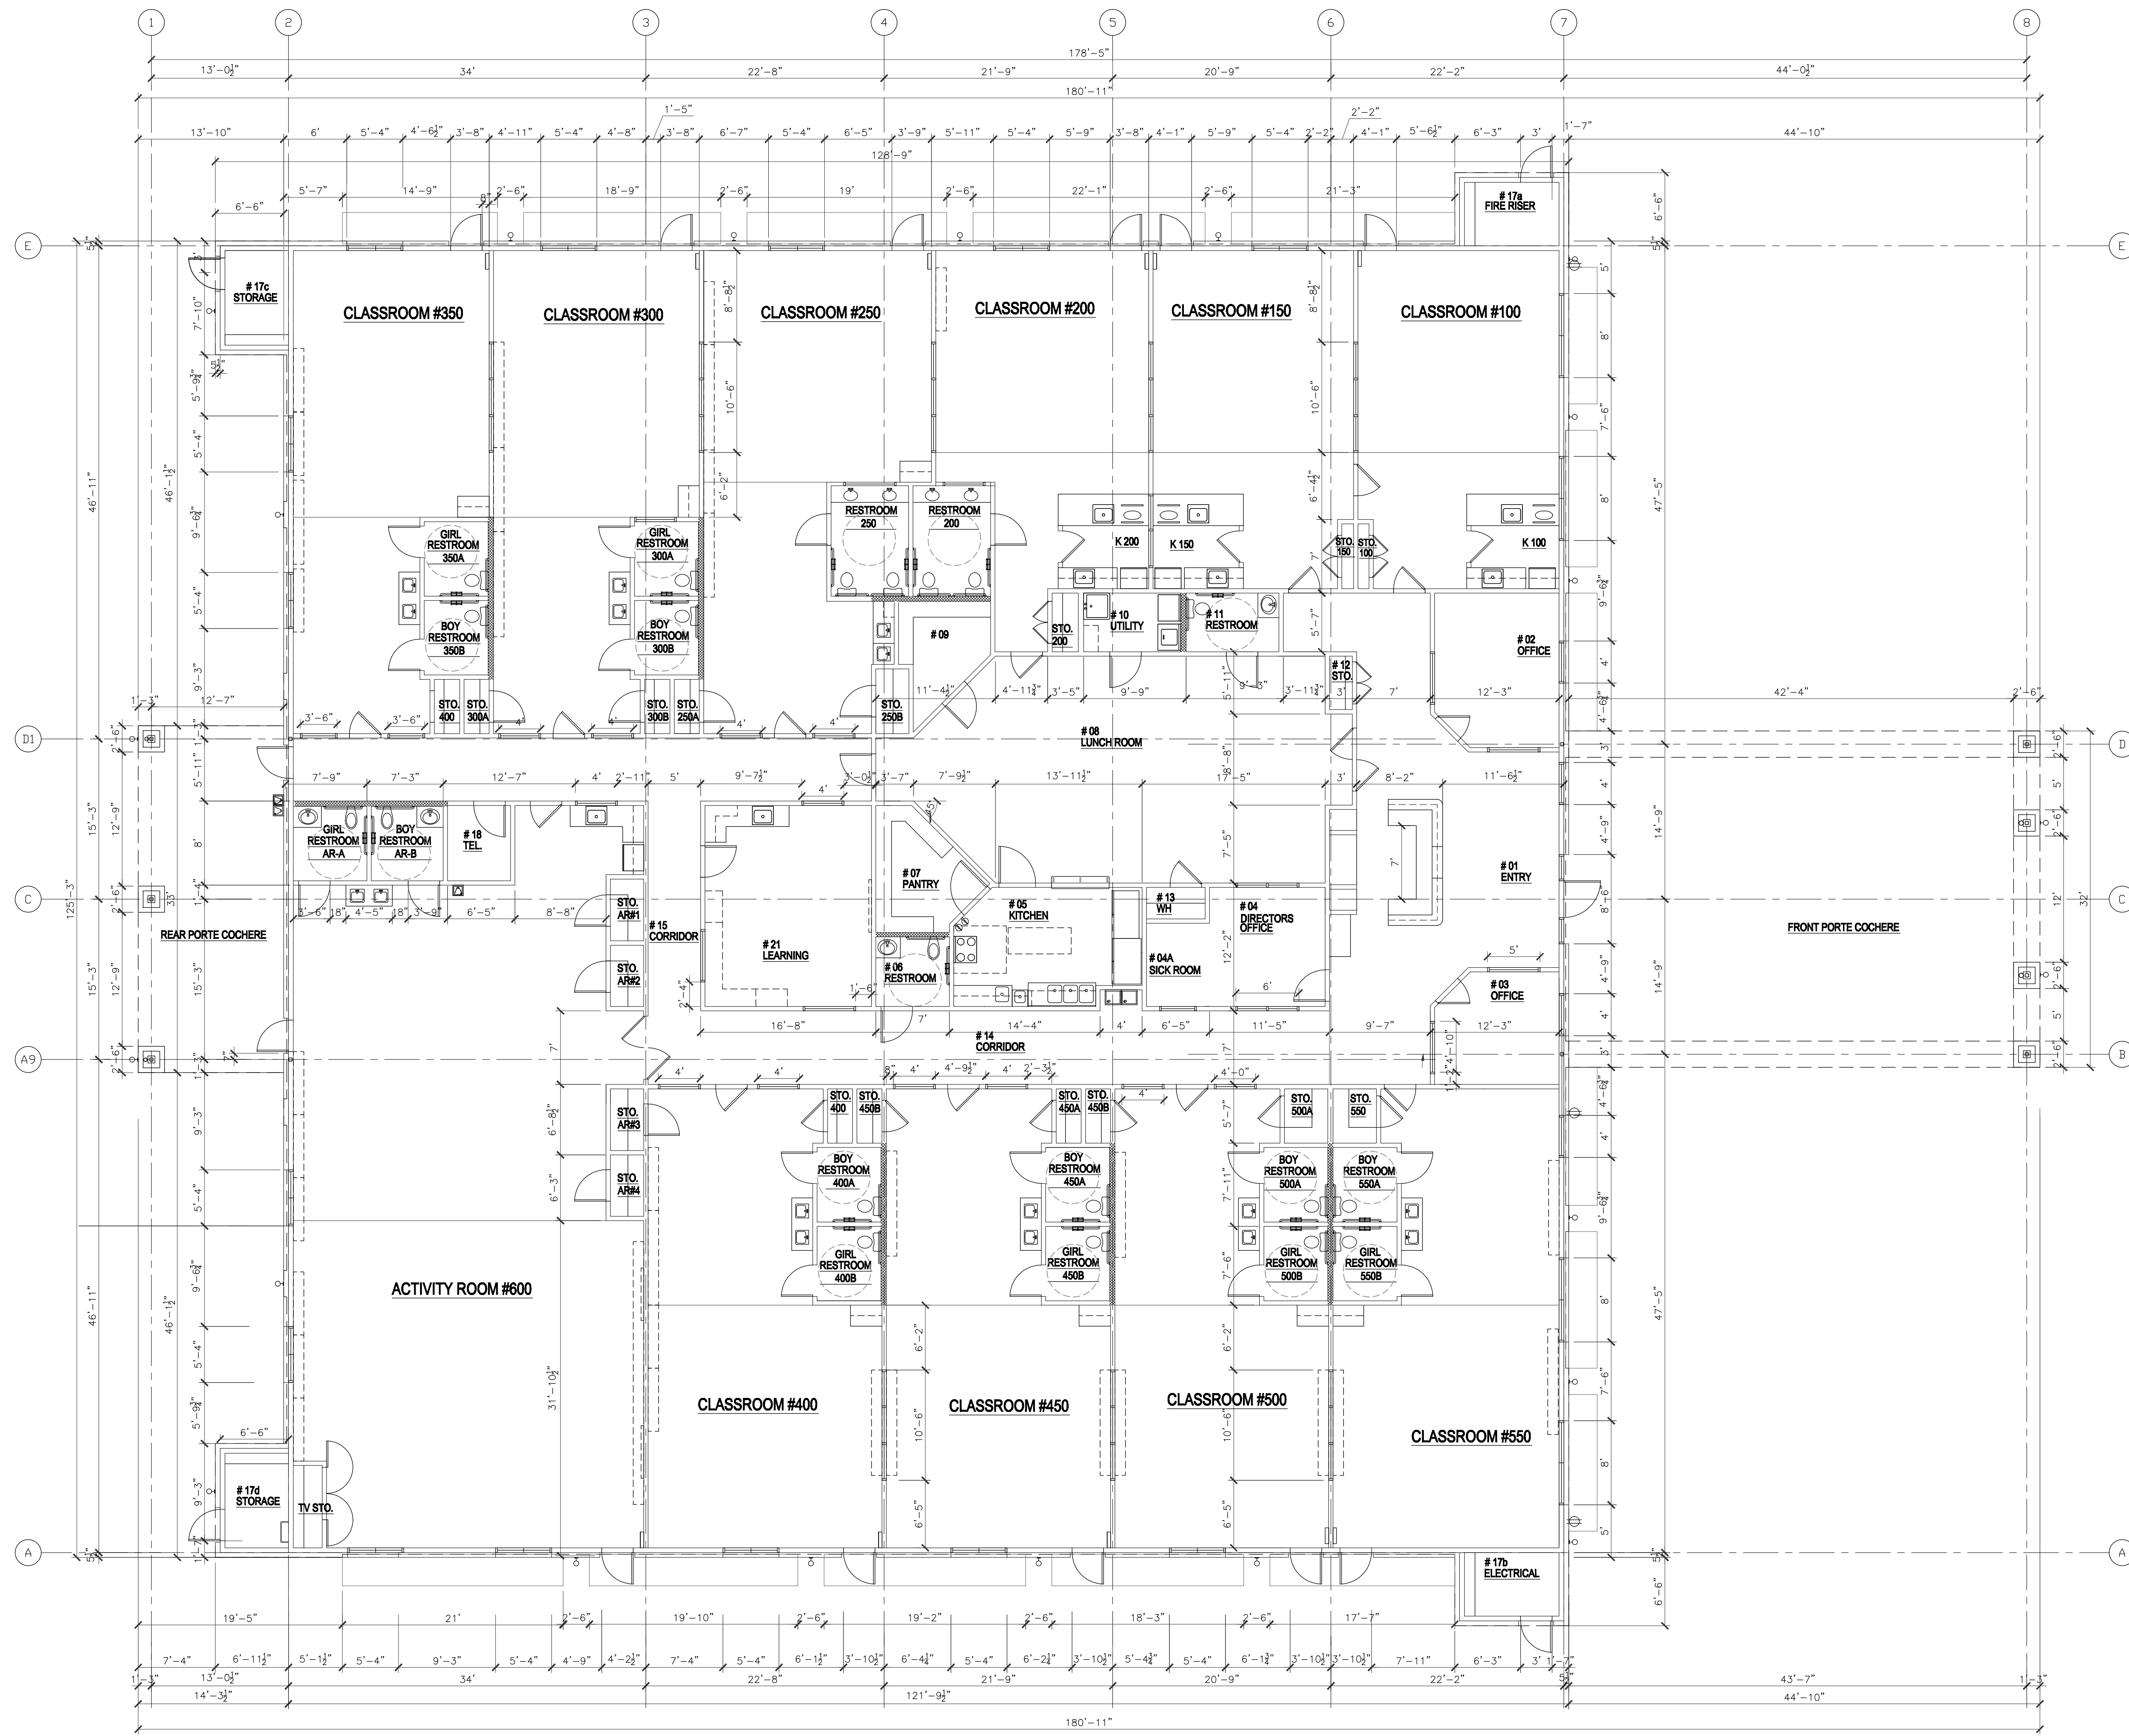

REVISIONS AND ISSUANCE		
NO.	DATE	DESCRIPTION
1	07/20/2017	PRICING

**IVY KIDS EARLY LEARNING CENTER**  
**4434 CR 94**  
**Manvel, Tx 77578**

DRAWING TITLE	
<b>FLOOR PLAN DIMENSIONS</b>	
DRAWN BY	CHECKED BY
DATE	JOB NO.
DRAWING NO.	
<b>A-2.0 DIM</b>	

**1 FLOOR PLAN**  
 1/8" = 1'-0"