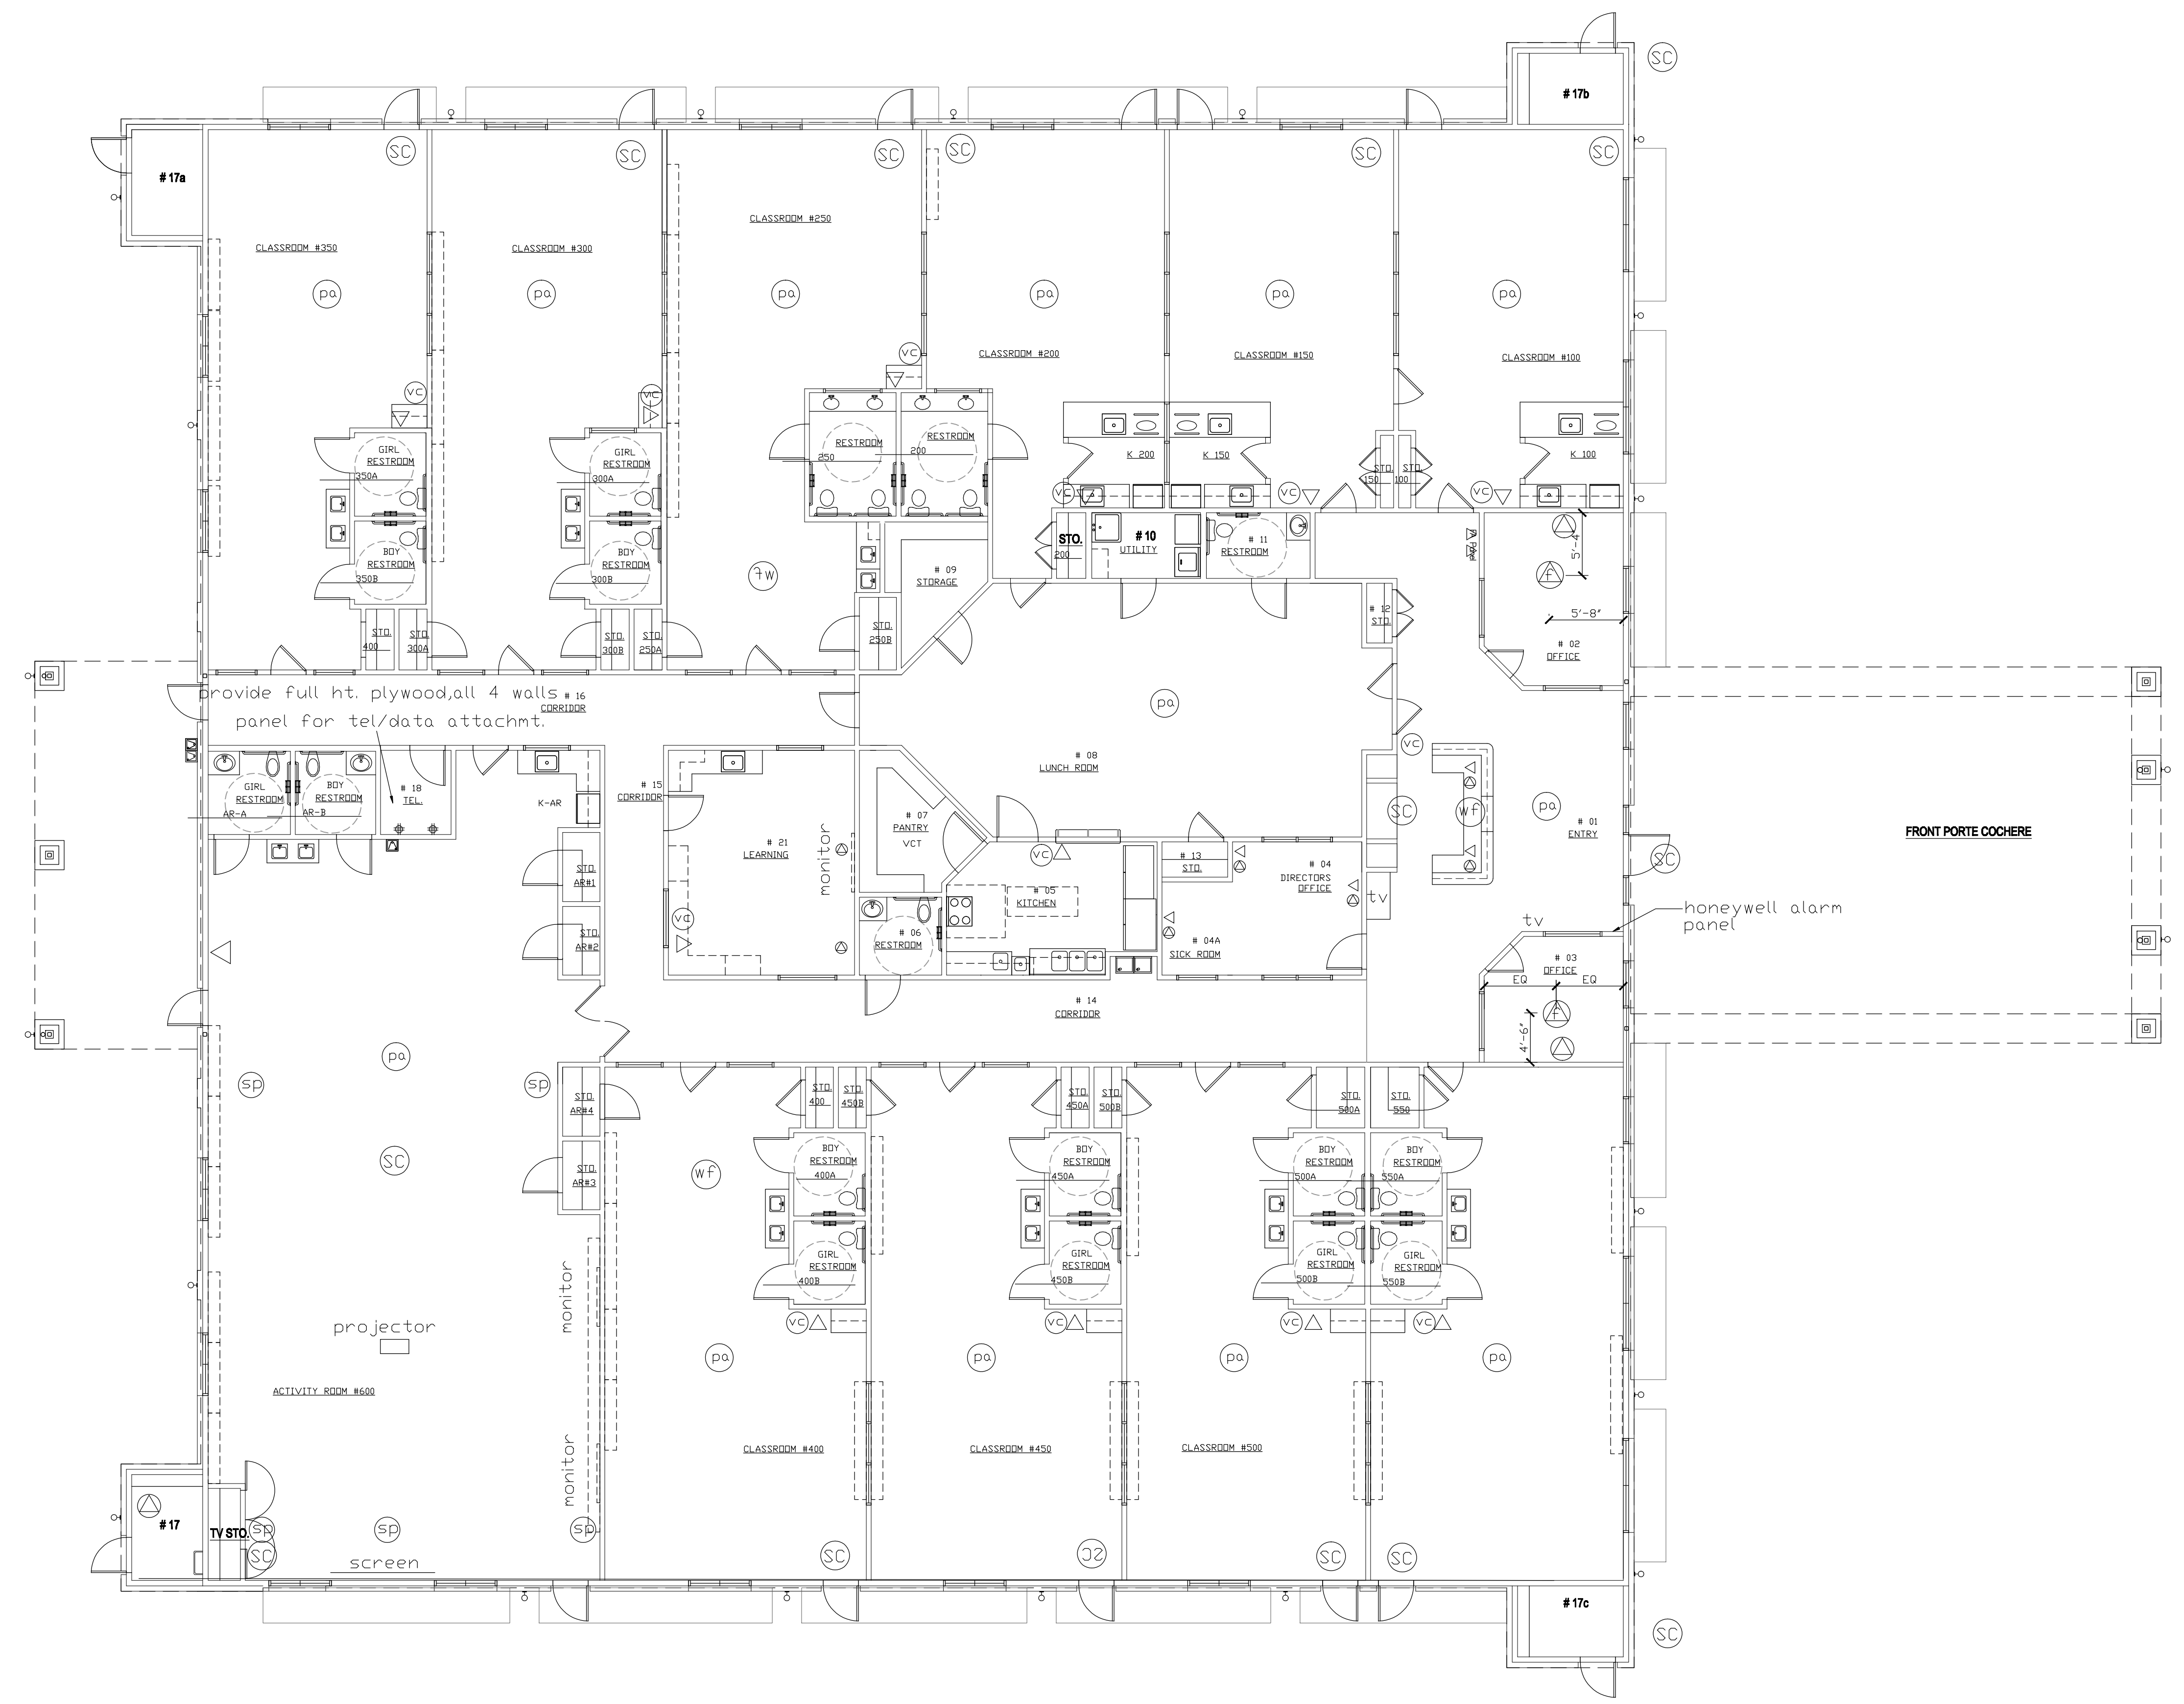

REVISIONS AND ISSUANCE		
NO.	DATE	DESCRIPTION
1	07/20/2017	PRICING

IVY KIDS EARLY LEARNING CENTER
4434 CR 94
Manvel, Tx 77578

- ⊙ security camera
- ▷ phone jack
- ⊕ floor phone jack
- ⊕ data jack
- ⊙ pa - clg recessed
- ⊙ sp tv speaker - clg recessed
- ⊕ volumn control
- ⊕ ceiling wifi data
- ◆ quadruple receptacle

consult with owner for the exact location of outdoor security camera prior to installation

all lines connected to tel room for central control.

all speakers, proj. screen lines connected to tv storage in activity room.

SECURITY CAMERA, TEL, DATA PACKAGE FOR IVY KIDS ATASCOCITA

DRAWING TITLE
SECURITY CAMERA, TEL, DATA PACKAGE

DRAWN BY	CHECKED BY
DATE	JOB NO.
DRAWING NO.	

A-2.5