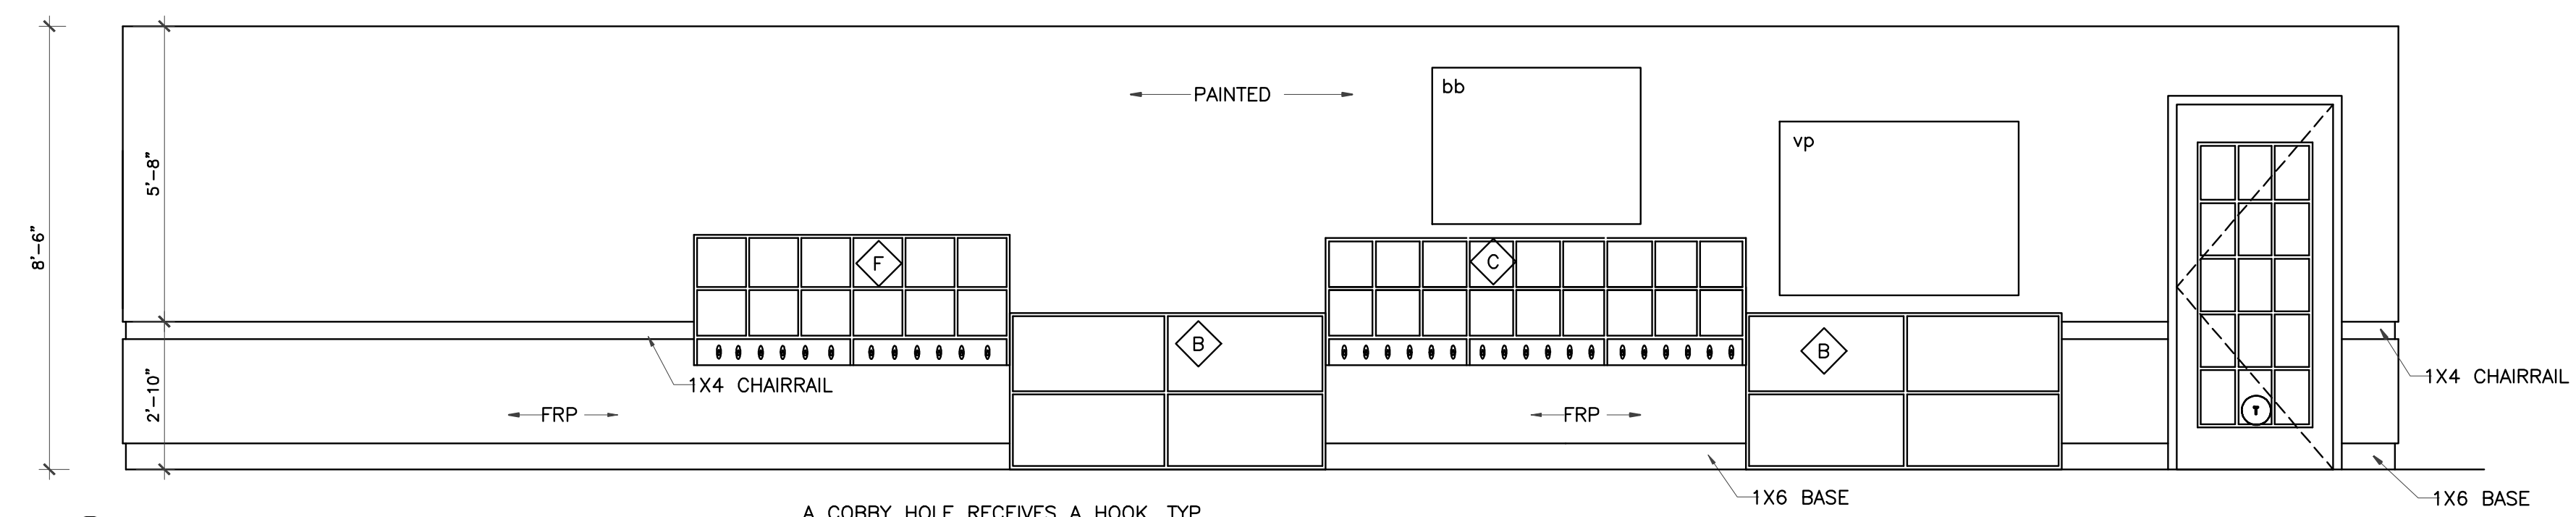

REVISIONS AND ISSUANCE		
NO.	DATE	DESCRIPTION
1	08/13/2017	PRICING

1 CLASSROOM ELEVATION
3/8" = 1'-0"

LEGEND
bb Bulletin Board

3 CLASSROOM ELEVATION
3/8" = 1'-0"

3.5
33'-4"

2 CLASSROOM #450 ELEVATION
3/8" = 1'-0"

4 CLASSROOM #400 ELEVATION
3/8" = 1'-0"

5 ACTIVITY ROOM ELEVATION
3/8" = 1'-0"

6 ACTIVITY ROOM ELEVATION
3/8" = 1'-0"

7 ACTIVITY ROOM ELEVATION
3/8" = 1'-0"

IVY KIDS EARLY LEARNING CENTER
4434 CR 94
Manvel, Tx 77578