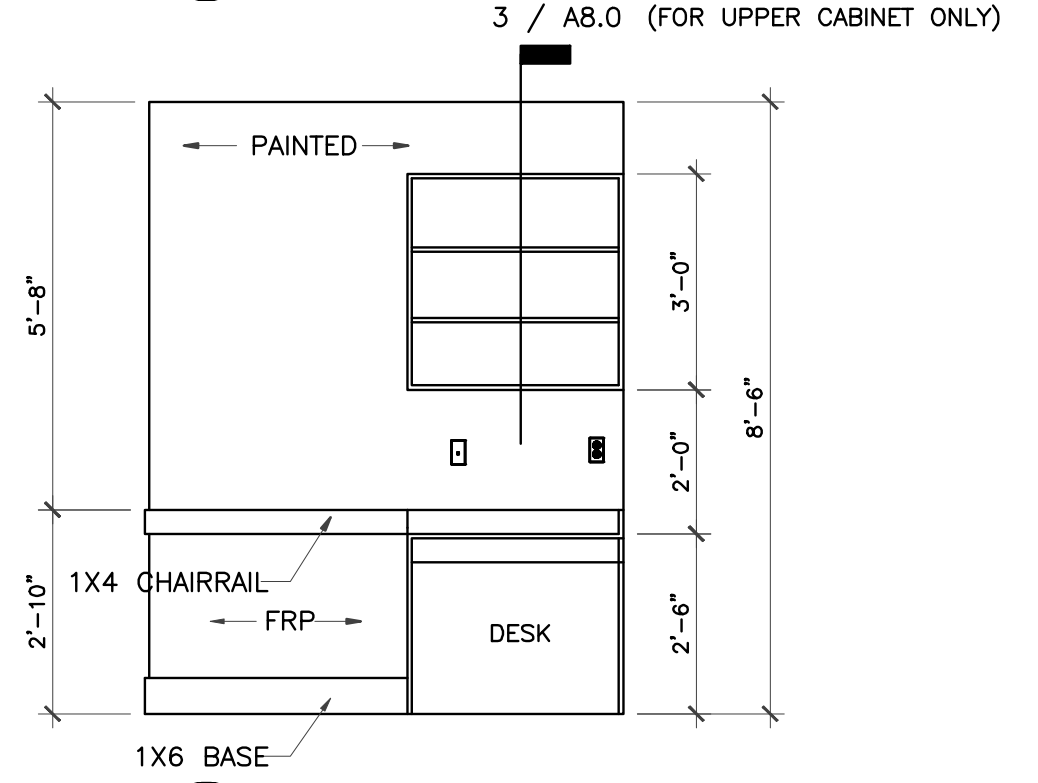

REVISIONS AND ISSUANCE		
NO.	DATE	DESCRIPTION
1	08/13/2017	PRICING

1 CLASSROOM ELEVATION
3/8" = 1'-0"

LEGEND
bb Bulletin Board

3 CLASSROOM ELEVATION
3/8" = 1'-0"

3.5
33'-4"

2 CLASSROOM #450 ELEVATION
3/8" = 1'-0"

4 CLASSROOM #400 ELEVATION
3/8" = 1'-0"

5 ACTIVITY ROOM ELEVATION
3/8" = 1'-0"

6 ACTIVITY ROOM ELEVATION
3/8" = 1'-0"

7 ACTIVITY ROOM ELEVATION
3/8" = 1'-0"

IVY KIDS EARLY LEARNING CENTER
4434 CR 94
Manvel, Tx 77578