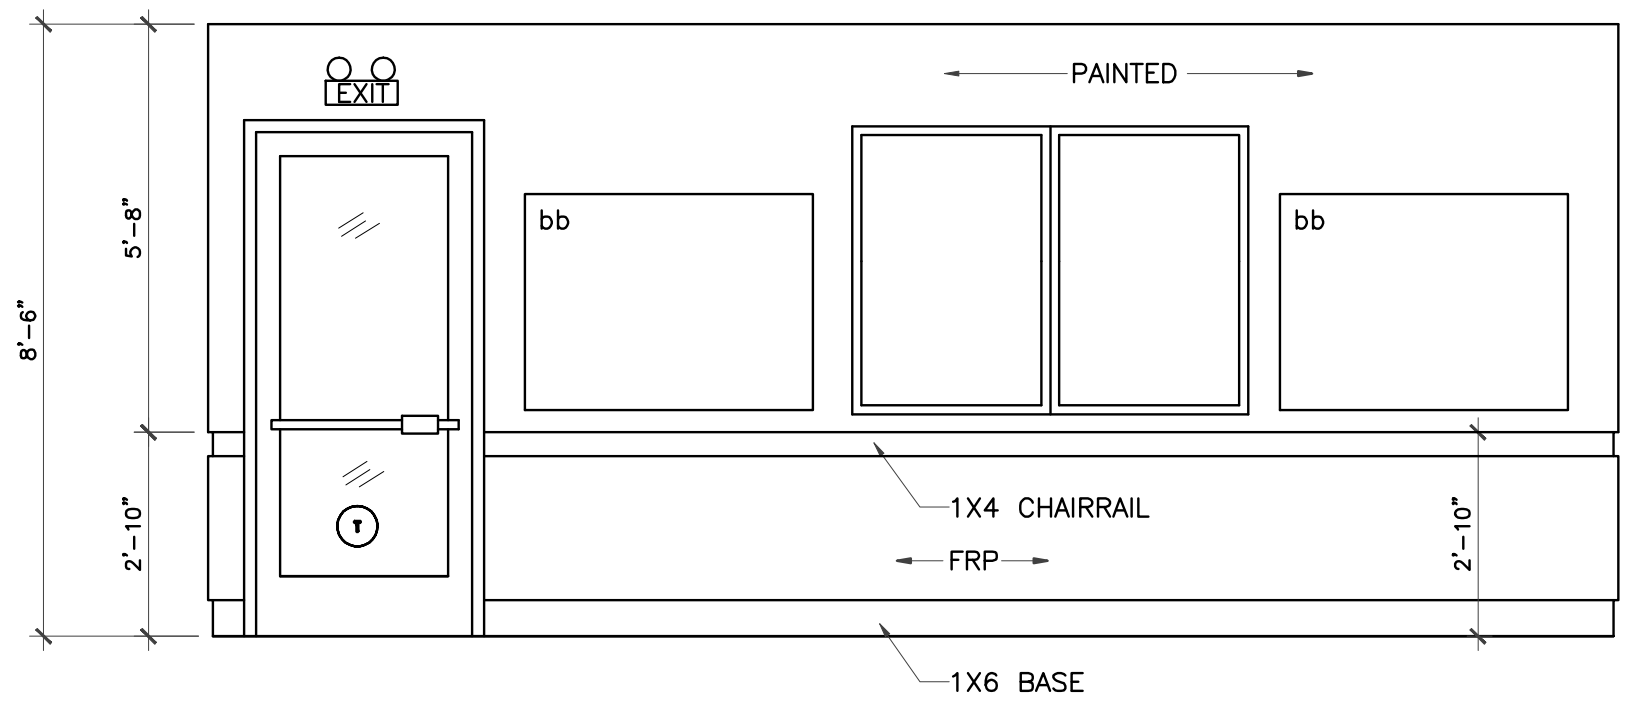

REVISIONS AND ISSUANCE		
NO.	DATE	DESCRIPTION
1	08/13/2017	PRICING

1 CLASSROOM ELEVATION
3/8" = 1'-0"

LEGEND
bb Bulletin Board

3 CLASSROOM ELEVATION
3/8" = 1'-0"

3.5
33'-4"

2 CLASSROOM #450 ELEVATION
3/8" = 1'-0"

4 CLASSROOM #400 ELEVATION
3/8" = 1'-0"

5 ACTIVITY ROOM ELEVATION
3/8" = 1'-0"

6 ACTIVITY ROOM ELEVATION
3/8" = 1'-0"

7 ACTIVITY ROOM ELEVATION
3/8" = 1'-0"

IVY KIDS EARLY LEARNING CENTER
4434 CR 94
Manvel, Tx 77578