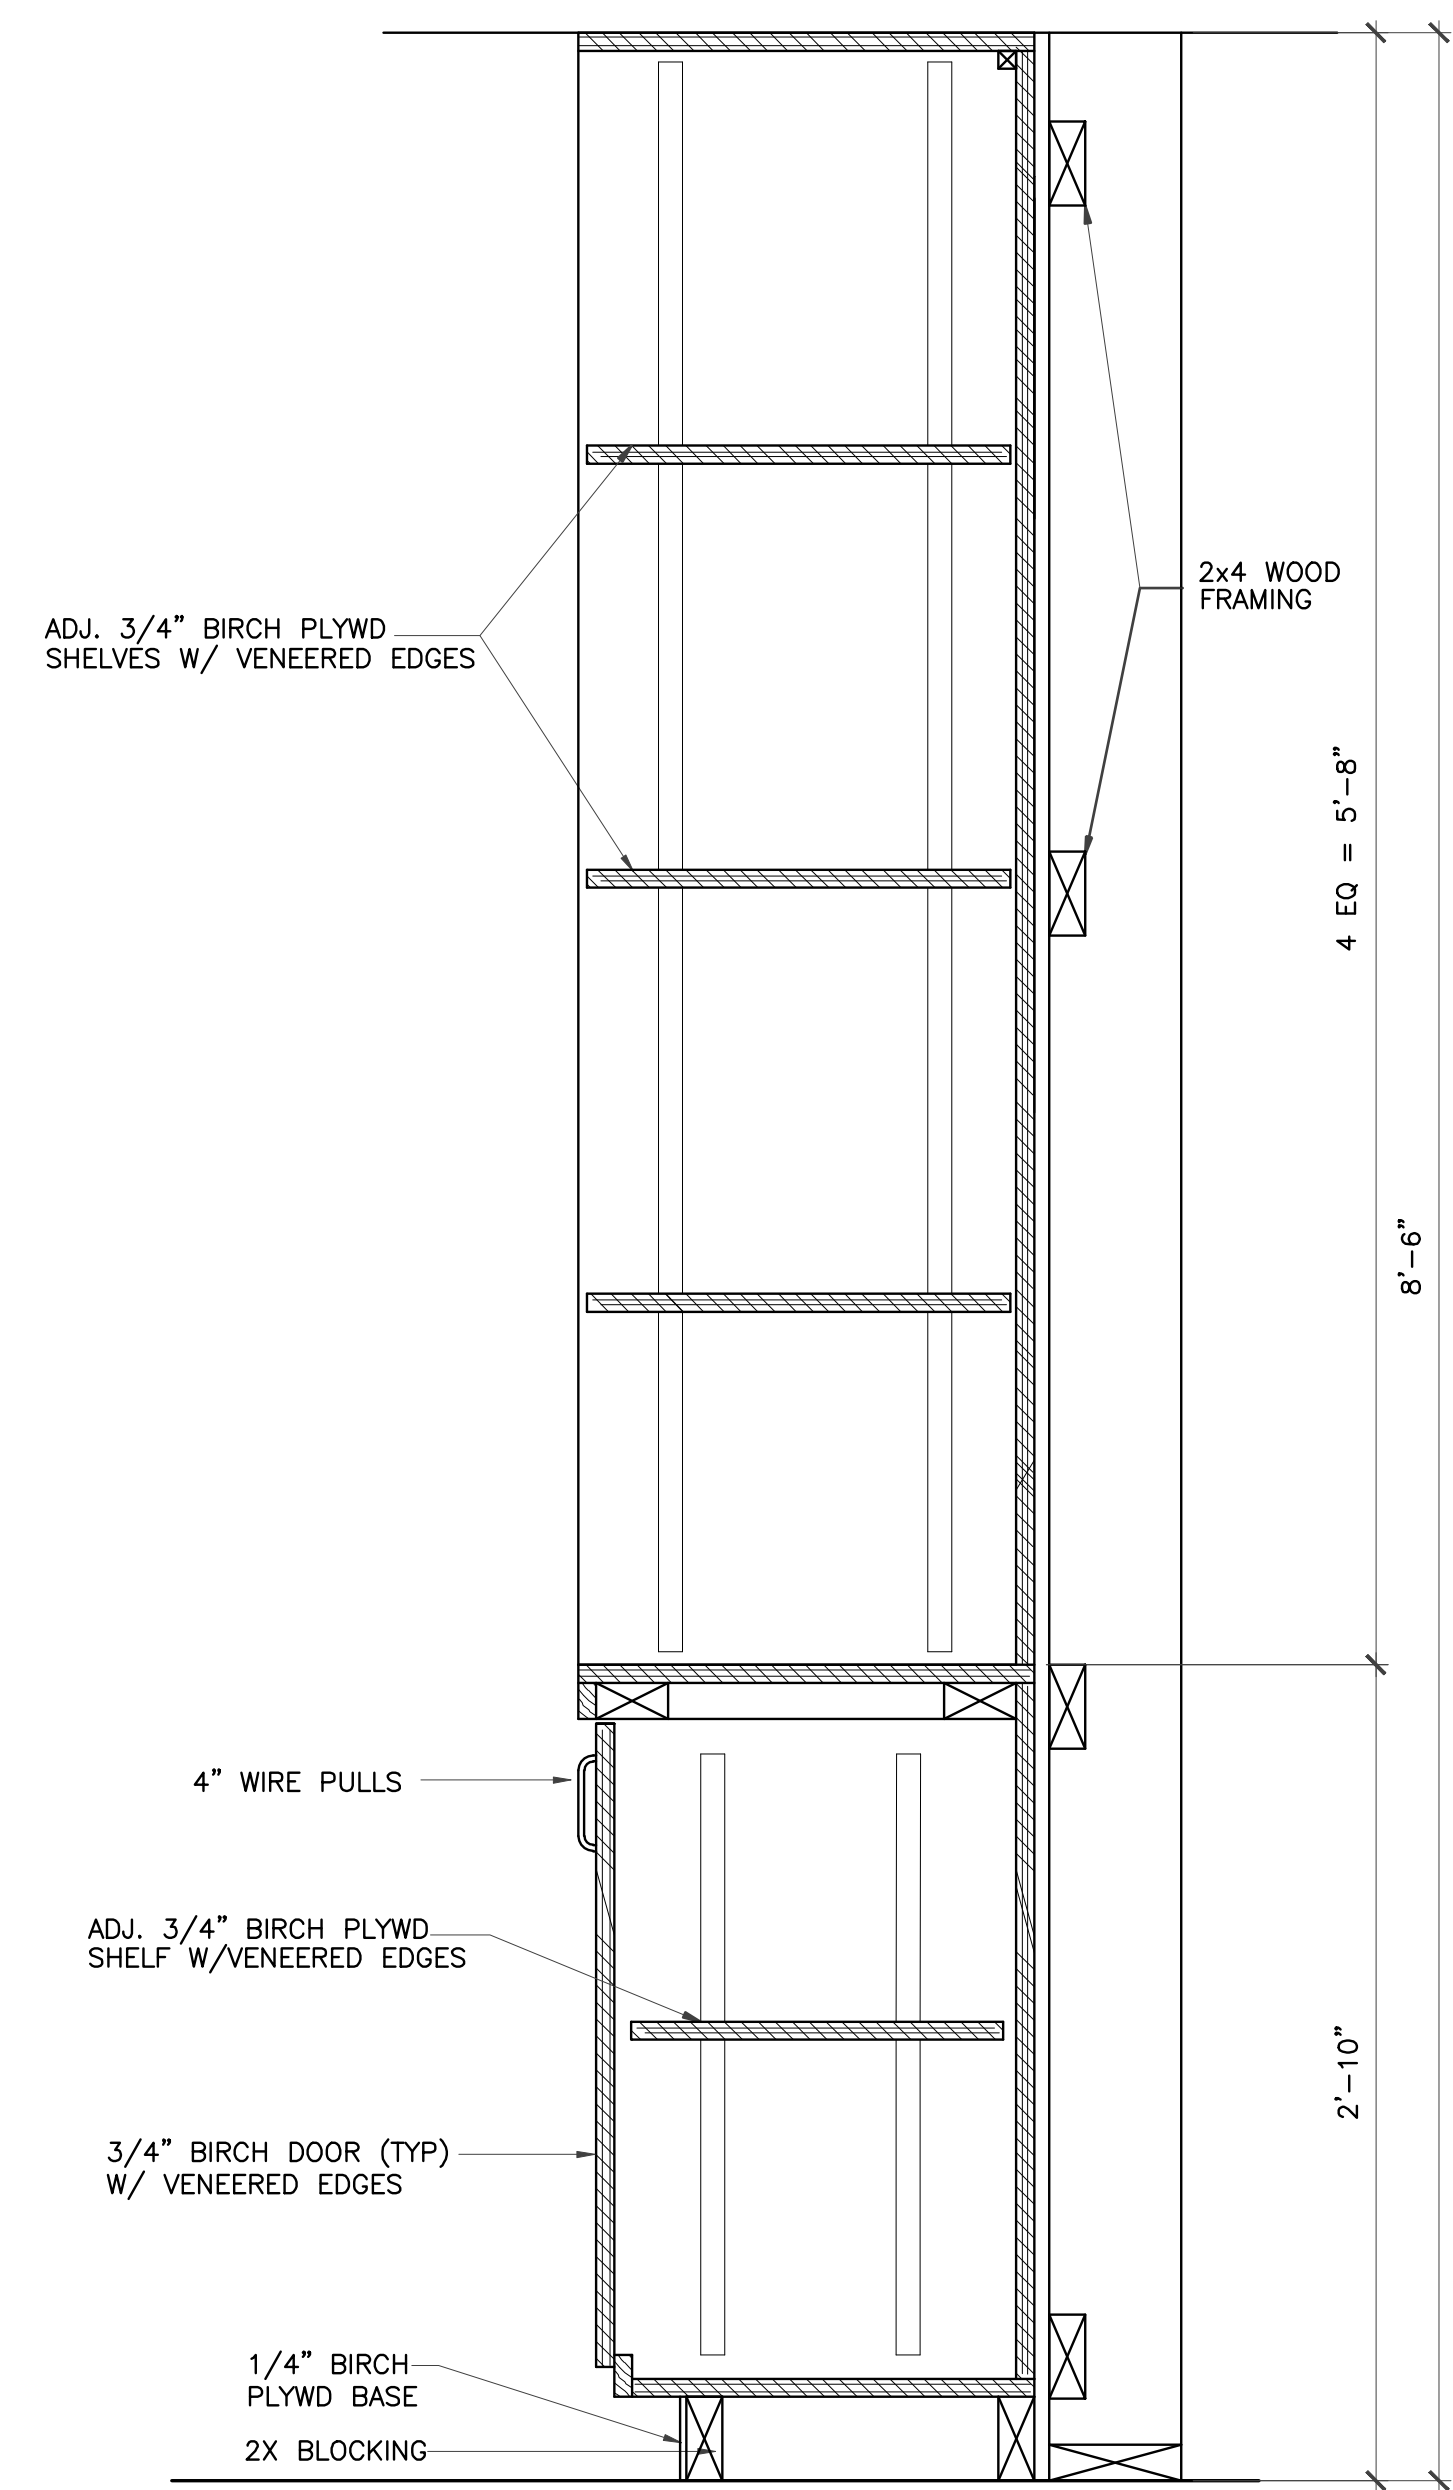

REVISIONS AND ISSUANCE		
NO.	DATE	DESCRIPTION
1	08/13/2017	PRICING

IVY KIDS EARLY LEARNING CENTER
4434 CR 94
Manvel, Tx 77578

1 MILLWORK SECTION
 SCALE: 1 1/2"=1'-0"
 RECEPTION

2 MILLWORK SECTION
 SCALE: 1 1/2"=1'-0"
 KITCHEN

3 MILLWORK SECTION
 SCALE: 1 1/2"=1'-0"
 KITCHEN/LUNCH ROOM

4 MILLWORK SECTION
 SCALE: 1 1/2"=1'-0"

01/09/2018

DRAWING TITLE	
MILLWORK SECTIONS	
DRAWN BY	CHECKED BY
DATE	JOB NO.
DRAWING NO.	

A-8.2