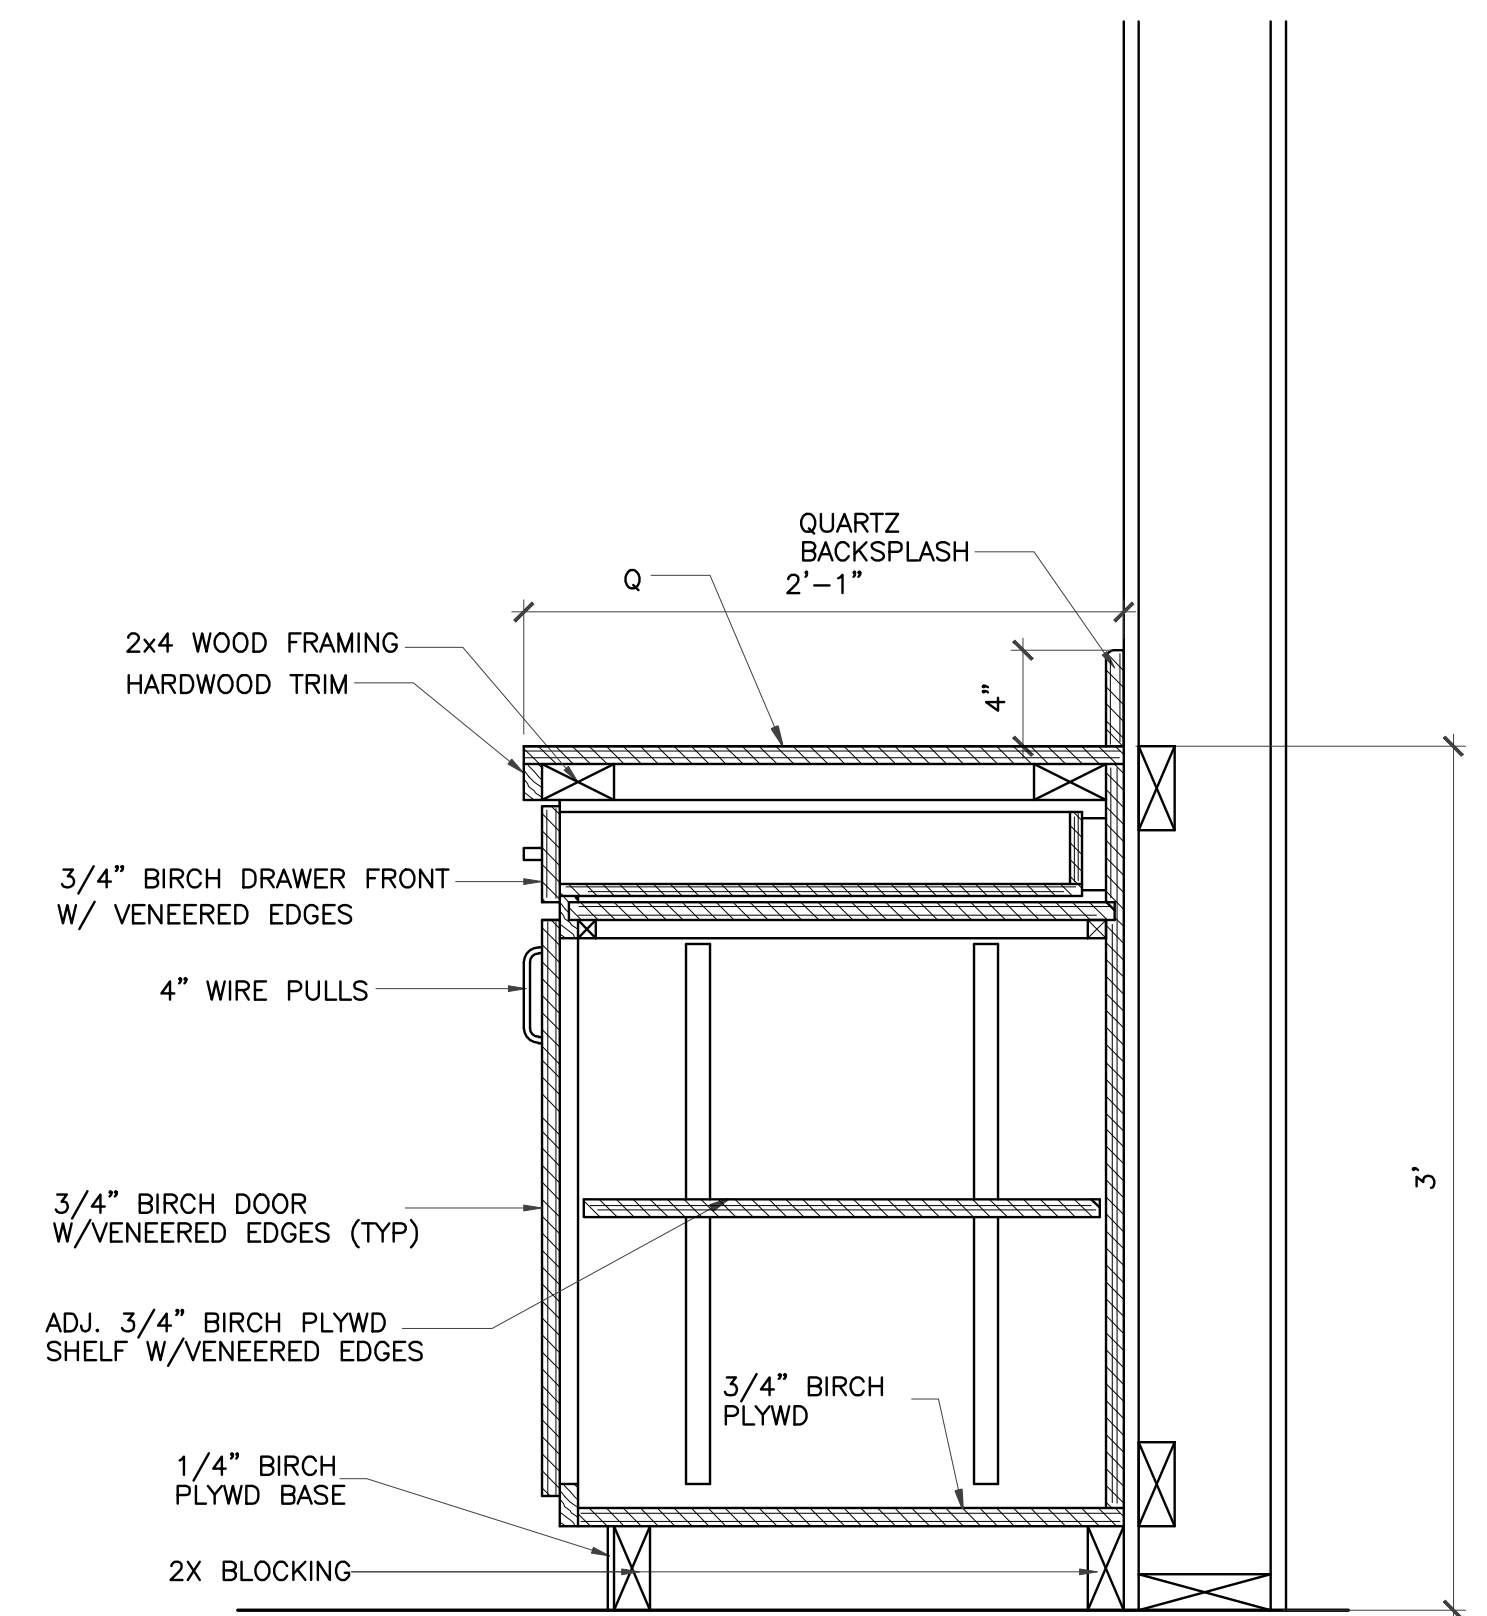

REVISIONS AND ISSUANCE		
NO.	DATE	DESCRIPTION
1	08/13/2017	PRICING

IVY KIDS EARLY LEARNING CENTER
4434 CR 94
Manvel, Tx 77578

1 MILLWORK SECTION
 SCALE: 1 1/2"=1'-0"
 RECEPTION

2 MILLWORK SECTION
 SCALE: 1 1/2"=1'-0"
 KITCHEN

3 MILLWORK SECTION
 SCALE: 1 1/2"=1'-0"
 KITCHEN/LUNCH ROOM

4 MILLWORK SECTION
 SCALE: 1 1/2"=1'-0"

01/09/2018

DRAWING TITLE	
MILLWORK SECTIONS	
DRAWN BY	CHECKED BY
DATE	JOB NO.
DRAWING NO.	

A-8.2